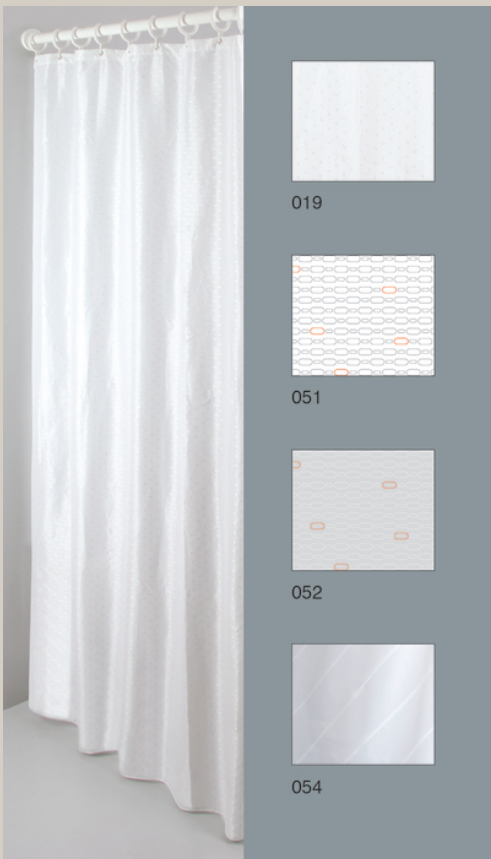

NORMBAU

PASSION FOR CARE

Shower curtain, 2100 x 2000mm, 0787340 052

Shower guard curtain, height 2000mm, width 2100mm, for shower guard rail total length 1730mm and side length 800mm, with 15 eyelets.

Made of 100% polyester, long-lasting antibacterial, fungicidal. Till 40° washable, quick drying and water repellent. With nickel-plated brass eyelets for curtain rings, hemmed and with a sewn in in coated lead tape. On request: Further dimensions.

In colour 052, grey with oval pattern.

Product code	0787340052
Product group	1900

NORMBAU GmbH
Schwarzwaldstraße 15
77871 Renchen/Germany
Telefon +49(0)7843 / 704 - 0
Telefax +49(0)7843 / 704 - 43
www.normbau.de · normbau@allegion.com